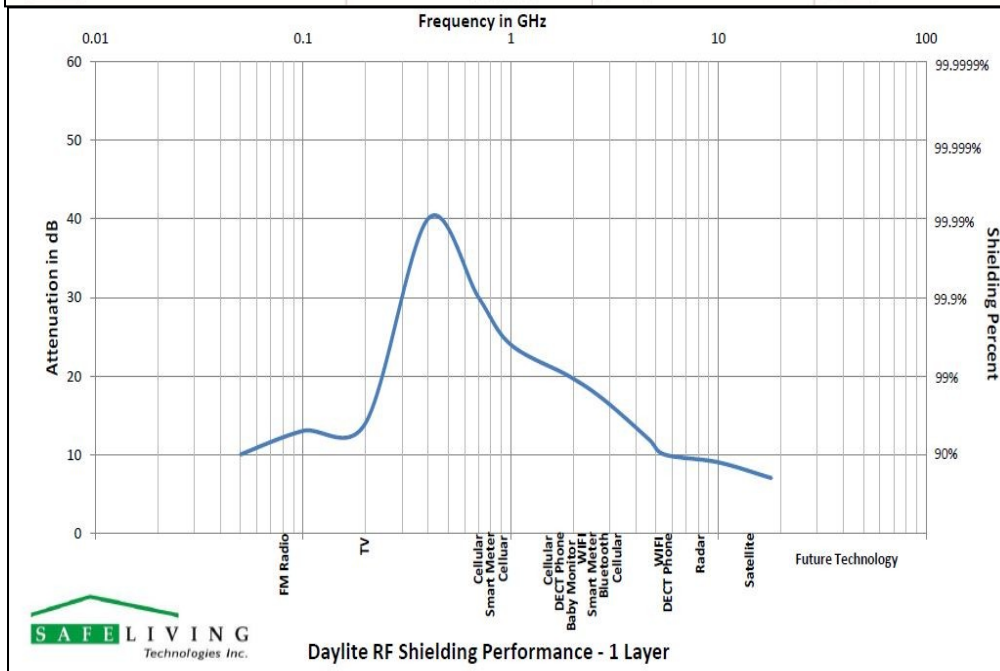

dB Shielding Table	
10dB = 90%	
15dB = 97%	
20dB = 99%	
25dB = 99.7%	
30dB = 99.9%	
35dB = 99.97%	
40dB = 99.99%	
45dB = 99.997%	
50dB = 99.999%	
55dB = 99.9997%	

RF Sources	
Baby Monitor	1900 MHz
Bluetooth	2400 MHz
Cellular	900-2600 MHz
DECT Phone	1900 MHz
FM Radio	88-108 MHz
Microwave Oven	2450 MHz
Smart Meter	900 MHz
TV Towers DTV	54-698 MHz
WiFi Router	2400-5100 MHz
WiMax	3500 MHz