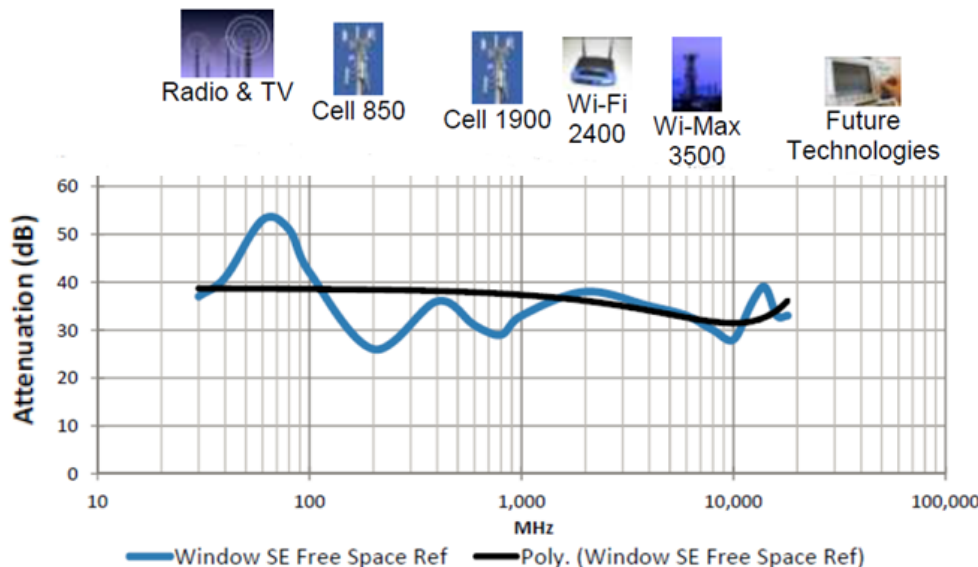

Installation

- Water activated self adhesive
- Professional installer is recommended

Care

- To clean window film, wipe it gently with a soft, damp, non-abrasive cloth

Technical Data

% Visible Light Transmittance	72 "High"
% IR Light Blocked	95+ "High"
% UV Light Blocked	99+ "High"
Total Solar Energy Rejected	55 "Medium"
Thickness	Standard thickness 3mil - safety glass / blast proof format of 8 mil
Format	Sold per linear ft in 3, 4 or 5 ft widths @ 5 ft increments
Quantity	Minimum Quantity = 5 linear ft or (5 feet length X roll width)
Full Roll	100 ft long—Cutting and rolling fees apply to partial rolls

Shielding Effectiveness: Signal Protect - Clear

dB Shielding Table

- 10dB = 90%
- 15dB = 97%
- 20dB = 99%
- 25dB = 99.7%
- 30dB = 99.9%
- 35dB = 99.97%
- 40dB = 99.99%
- 45dB = 99.997%
- 50dB = 99.999%
- 55dB = 99.9997%