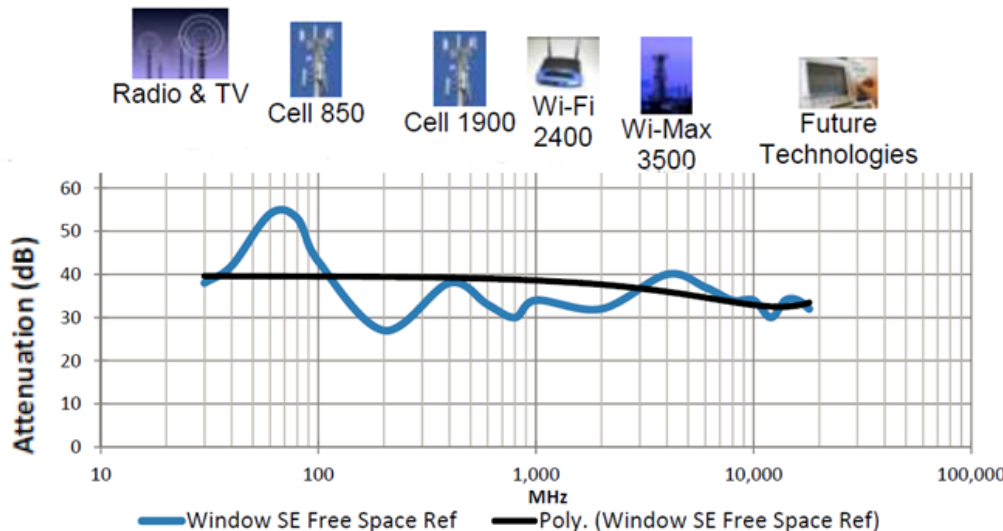

Shielding Effectiveness: Signal Protect - Silver

dB Shielding Table

- 10dB = 90%
- 15dB = 97%
- 20dB = 99%
- 25dB = 99.7%
- 30dB = 99.9%
- 35dB = 99.97%
- 40dB = 99.99%
- 45dB = 99.997%
- 50dB = 99.999%
- 55dB = 99.9997%

RF Sources

Baby Monitor	1900 MHz
Bluetooth	2400 MHz
Cellular	900-2600 MHz
DECT Phone	1900 MHz
FM Radio	88-108 MHz
Microwave Oven	2450 MHz
Smart Meter	900 MHz
TV Towers DTV	54-698 MHz
WiFi Router	2400-5100 MHz
WiMax	3500 MHz