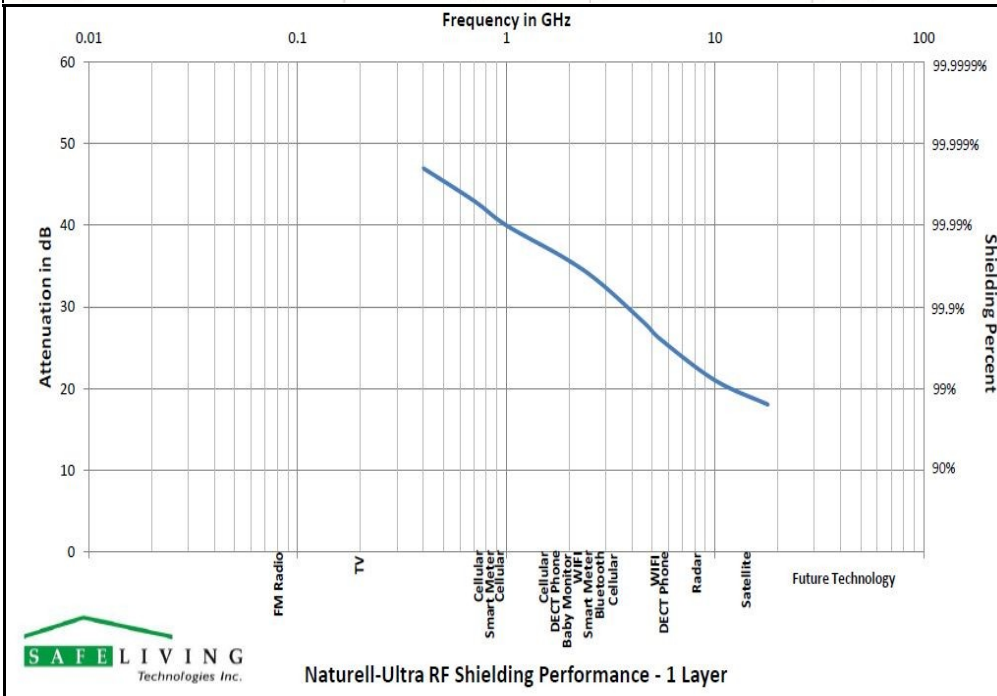

dB Shielding Table

10dB = 90%
15dB = 97%
20dB = 99%
25dB = 99.7%
30dB = 99.9%
35dB = 99.97%
40dB = 99.99%
45dB = 99.997%
50dB = 99.999%
55dB = 99.9997%

RF Sources

Baby Monitor	1900 MHz
Bluetooth	2400 MHz
Cellular	900-2600 MHz
DECT Phone	1900 MHz
FM Radio	88-108 MHz
Microwave Oven	2450 MHz
Smart Meter	900 MHz
TV Towers DTV	54-698 MHz
WiFi Router	2400-5100 MHz
WiMax	3500 MHz