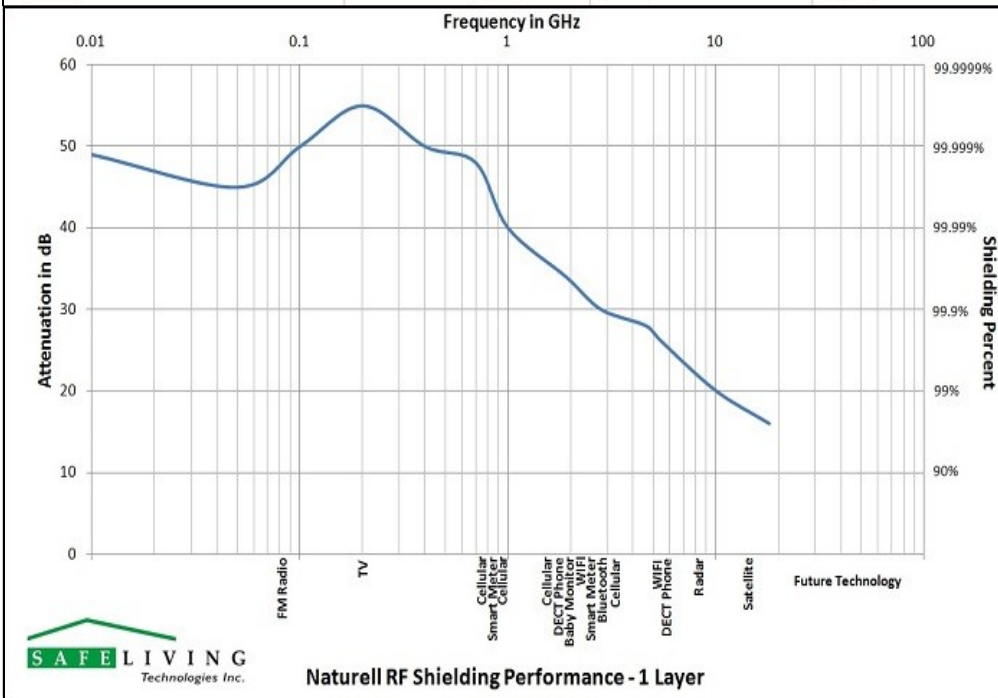

dB Shielding Table

10dB = 90%
15dB = 97%
20dB = 99%
25dB = 99.7%
30dB = 99.9%
35dB = 99.97%
40dB = 99.99%
45dB = 99.997%
50dB = 99.999%
55dB = 99.9997%

RF Sources

Baby Monitor	1900 MHz
Bluetooth	2400 MHz
Cellular	900-2600 MHz
DECT Phone	1900 MHz
FM Radio	88-108 MHz
Microwave Oven	2450 MHz
Smart Meter	900 MHz
TV Towers DTV	54-698 MHz
WiFi Router	2400-5100 MHz
WiMax	3500 MHz