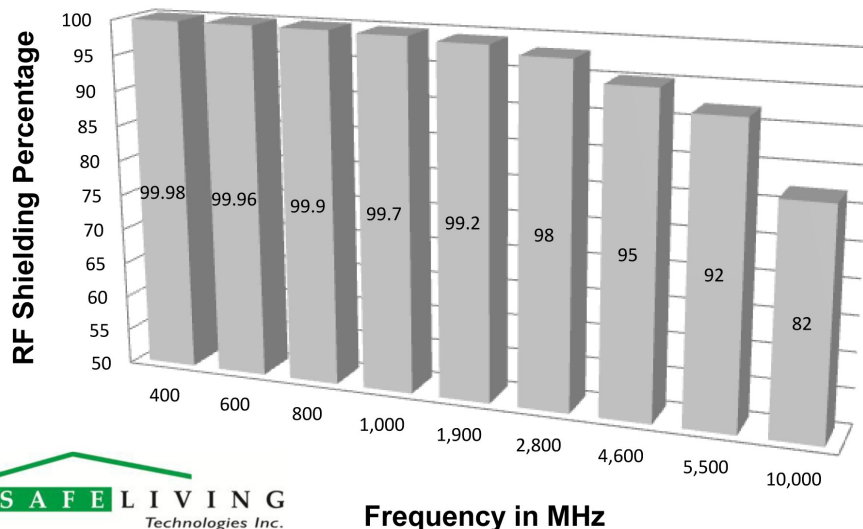

Technical Data

Width/Length	(Width = 150 cm or 59 inches / 4 feet 11 inches) (Length: per foot or meter)
Dimensional Stability	3%
Color	White
Weight	115 g/m ²
Characteristics	Washable, colourfast, antistatic
Certificates	Öko-Tex 100 Class 1 (Gentle enough for babys undergarments)
Raw Materials	90% cotton, 9.5% copper, 0.5 % silver
Surface Conductivity	Not externally conductive - Grounding not required

Machine washable (gentle cycle) with cold water.

Iron without steam at degree 1.

No bleaching.

No chemical dry-cleaning.

Hang Dry

Do Not Tumble Dry

Shielding Effectiveness: Swiss Shield Wear

dB Shielding Table

10dB = 90%
15dB = 97%
20dB = 99%
25dB = 99.7%
30dB = 99.9%
35dB = 99.97%
40dB = 99.99%
45dB = 99.997%
50dB = 99.999%
55dB = 99.9997%

RF Sources

Baby Monitor	1900 MHz
Bluetooth	2400 MHz
Cellular	900-2600 MHz
DECT Phone	1900 MHz
FM Radio	88-108 MHz
Microwave Oven	2450 MHz
Smart Meter	900 MHz
TV Towers DTV	54-698 MHz
WiFi Router	2400-5100 MHz
WiMax	3500 MHz